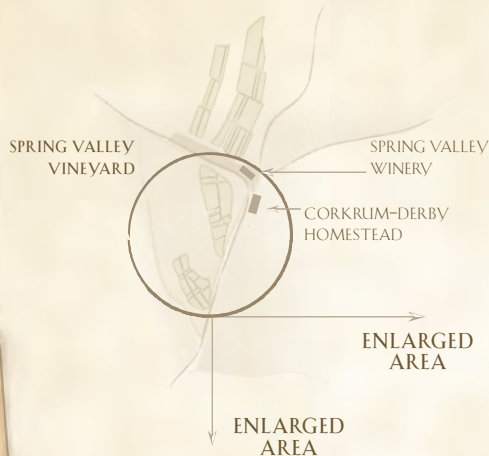

WALLA WALLA
SPRING VALLEY VINEYARD
 WASHINGTON

2007 PLANTINGS

ELEVATION RANGE: 1200-1800

TOTAL ACREAGE: 66.2

Cabernet Franc: 21.0

Cabernet Sauvignon: 20.1

Malbec: 2.0

Merlot: 10.2

Petit Verdot: 5.5

Syrah: 7.4

"STEEP HILL" BLOCKS

36.5 ACRES

MERLOT
3.2 ACRES

CABERNET FRANC
2.1 ACRES

MALBEC
1.1 ACRES

CABERNET FRANC
11 ACRES

CABERNET SAUVIGNON
11.1 ACRES

MALBEC
0.90 ACRE

SYRAH
3.7 ACRES

MERLOT
3.4 ACRES

PETIT VERDOT
3.2 ACRES

CABERNET FRANC
3.9 ACRES

MERLOT
0.7 ACRE

MERLOT
2.1 ACRES