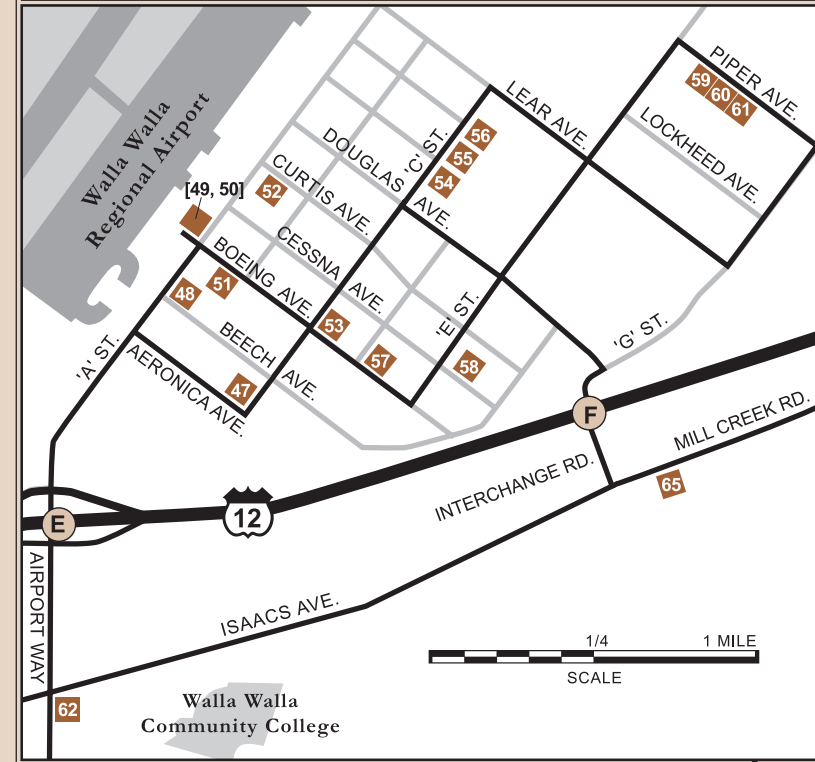

PRIMARY EXITS

- A** Prescott/Pendleton
- B** 2nd Avenue/City Center
- C** Lower Waitsburg Road
- D** Wilbur Avenue
- E** Port of Walla Walla/Airport
- F** G Street/Interchange Road

AIRPORT AREA

DOWNTOWN WALLA WALLA

Pasco—46 mi
Yakima—130 mi
Seattle—273 mi
Portland—248 mi
Spokane—181 mi

WASHINGTON

OREGON

Milton-Freewater—7 mi
Pendleton—41 mi
Boise—254 mi
Napa—745 mi

Zerba Cellars - 1/4 mi South of Stataline Rd. 44
Otis Kenyon - 2 mi South & 2 mi West of Stataline Rd. 45
Watermill - 4.5 mi South of Stataline Rd. 46