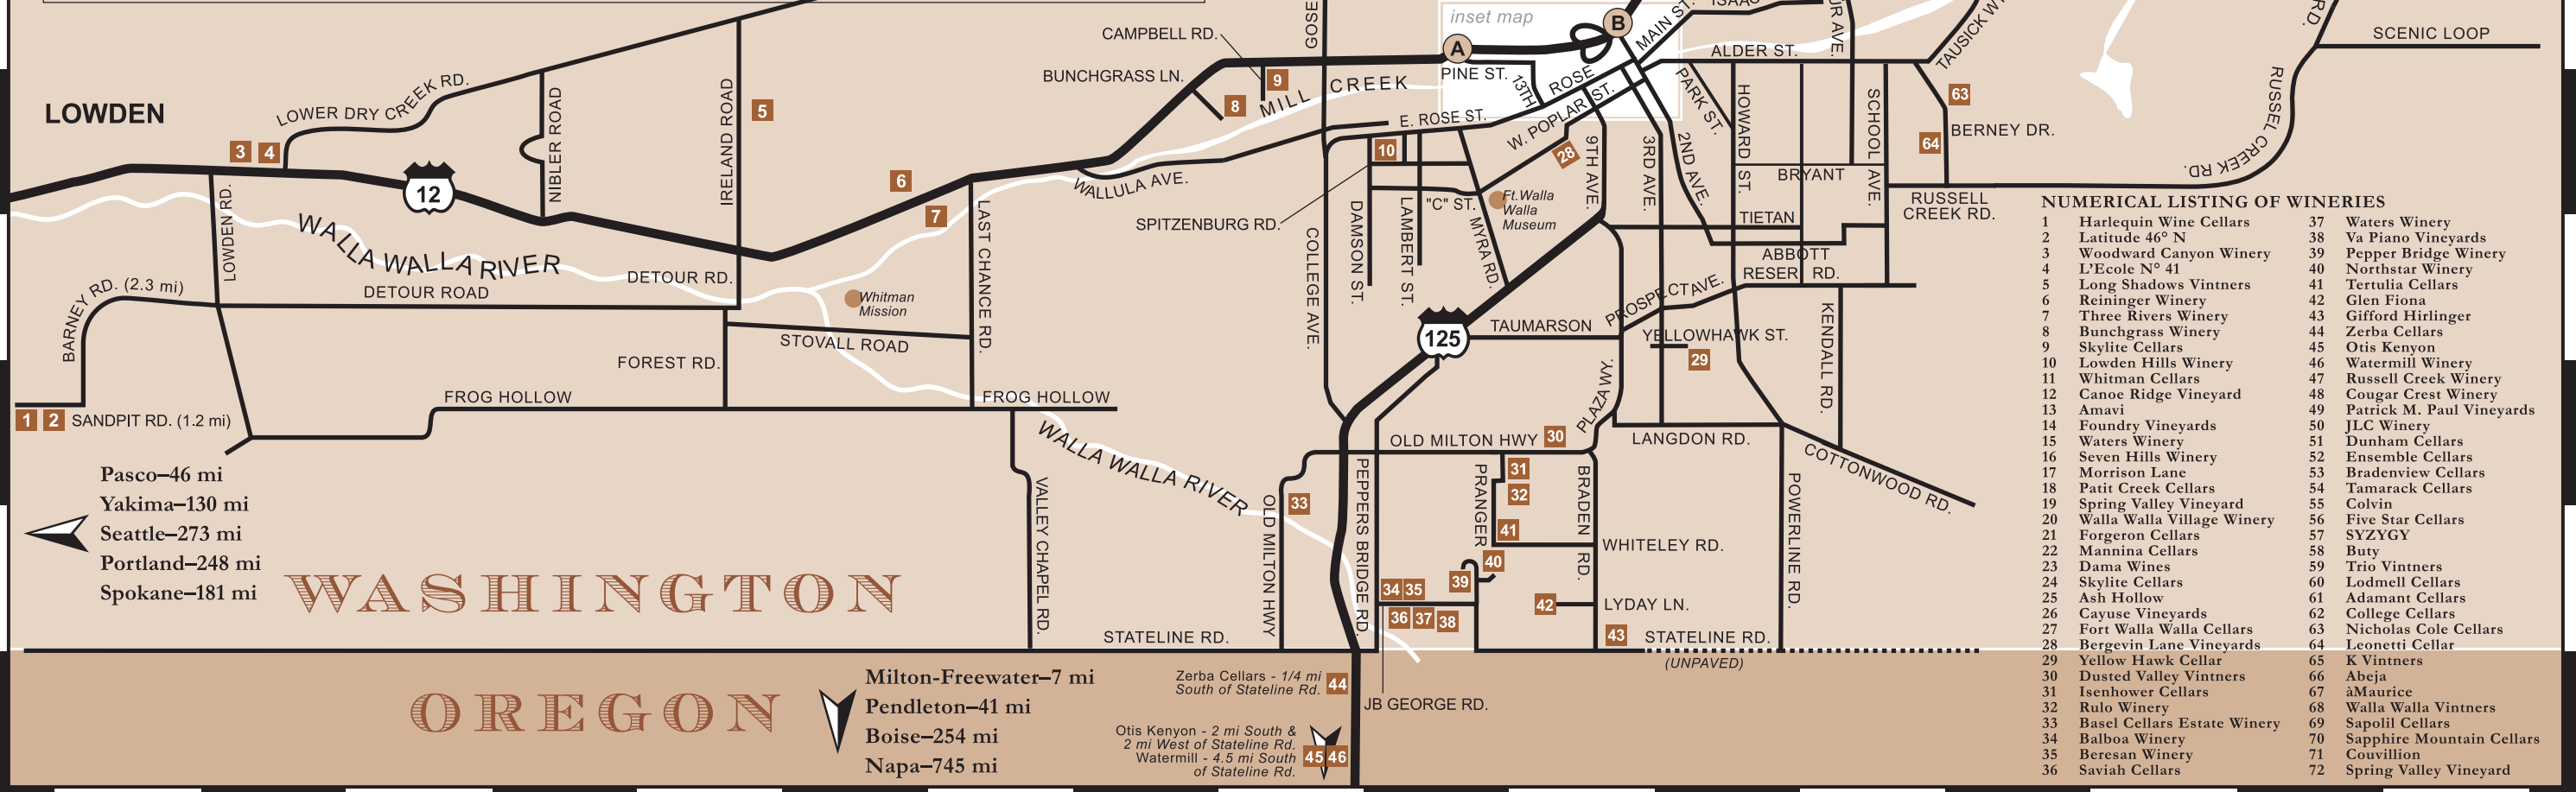

DIXIE

AIRPORT

WALLA WALLA

NUMERICAL LISTING OF WINERIES

1	Harlequin Wine Cellars	37	Waters Winery
2	Latitude 46° N	38	Va Piano Vineyards
3	Woodward Canyon Winery	39	Pepper Bridge Winery
4	L'Ecole N° 41	40	Northstar Winery
5	Long Shadows Vintners	41	Tertulia Cellars
6	Reininger Winery	42	Glen Fiona
7	Three Rivers Winery	43	Gifford Hirlinger
8	Bunchgrass Winery	44	Zerba Cellars
9	Skylite Cellars	45	Otis Kenyon
10	Lowden Hills Winery	46	Watermill Winery
11	Whitman Cellars	47	Russell Creek Winery
12	Canoe Ridge Vineyard	48	Cougar Crest Winery
13	Amavi	49	Patrick M. Paul Vineyards
14	Foundry Vineyards	50	JLC Winery
15	Waters Winery	51	Dunham Cellars
16	Seven Hills Winery	52	Ensemble Cellars
17	Morrison Lane	53	Bradenvue Cellars
18	Patit Creek Cellars	54	Tamarack Cellars
19	Spring Valley Vineyard	55	Colvin
20	Walla Walla Village Winery	56	Five Star Cellars
21	Forgeron Cellars	57	SYZGY
22	Mannina Cellars	58	Buty
23	Dama Wines	59	Trio Vintners
24	Skylite Cellars	60	Lodmell Cellars
25	Ash Hollow	61	Adamant Cellars
26	Cayuse Vineyards	62	College Cellars
27	Fort Walla Walla Cellars	63	Nicholas Cole Cellars
28	Bergevin Lane Vineyards	64	Leonetti Cellar
29	Yellow Hawk Cellar	65	K Vintners
30	Dusted Valley Vintners	66	Abeja
31	Isenhower Cellars	67	àMaurice
32	Rulo Winery	68	Walla Walla Vintners
33	Basel Cellars Estate Winery	69	Sapolil Cellars
34	Balboa Winery	70	Sapphire Mountain Cellars
35	Beresan Winery	71	Couvillion
36	Saviah Cellars	72	Spring Valley Vineyard

Pasco—46 mi
Yakima—130 mi
Seattle—273 mi
Portland—248 mi
Spokane—181 mi

WASHINGTON

OREGON

Milton-Freewater—7 mi
Pendleton—41 mi
Boise—254 mi
Napa—745 mi

Zerba Cellars - 1/4 mi South of Stataline Rd. 44
Otis Kenyon - 2 mi South & 2 mi West of Stataline Rd. 45
Watermill - 4.5 mi South of Stataline Rd. 46

WINERIES of the WALLA WALLA VALLEY